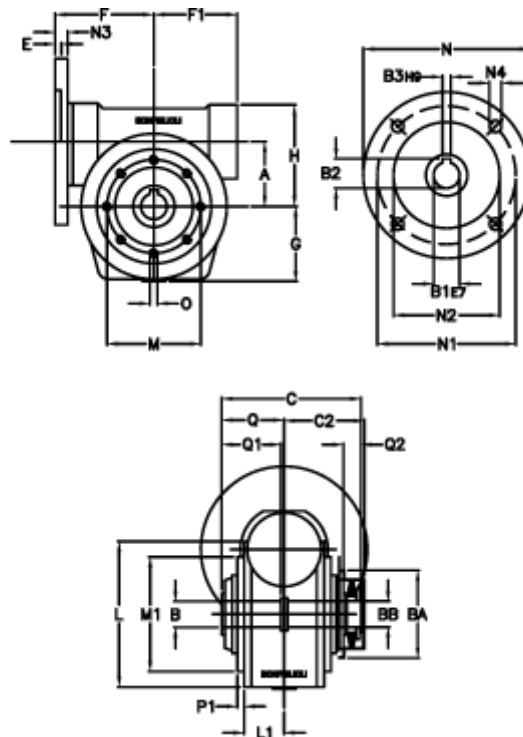

Article number: 390204906072336

Description: Worm Gear with Torque Limiter
VF 49-L2-P-60 P63B14

Measures

a = 49.50	C2 = 63,5	L1 = 36.8	O = M6x8
B = 25	Description = VF 49P-xx-63B14	m = 94	P1 = 2.5
B1 E7 = 11	E = 3.0	M1 = 68	Q = 51.0
B2 = 12.8	F = 70	N = 90	Q1 = 41
B3 H9 = 4	F1 = 63	N1 = 75	Q2 = 15
BA = 63	g = 56	N2 = 60	
BB H7 = 14	H = 80.0	N3 = 7.0	
C = 105	L = 107.5	N4 = 6	